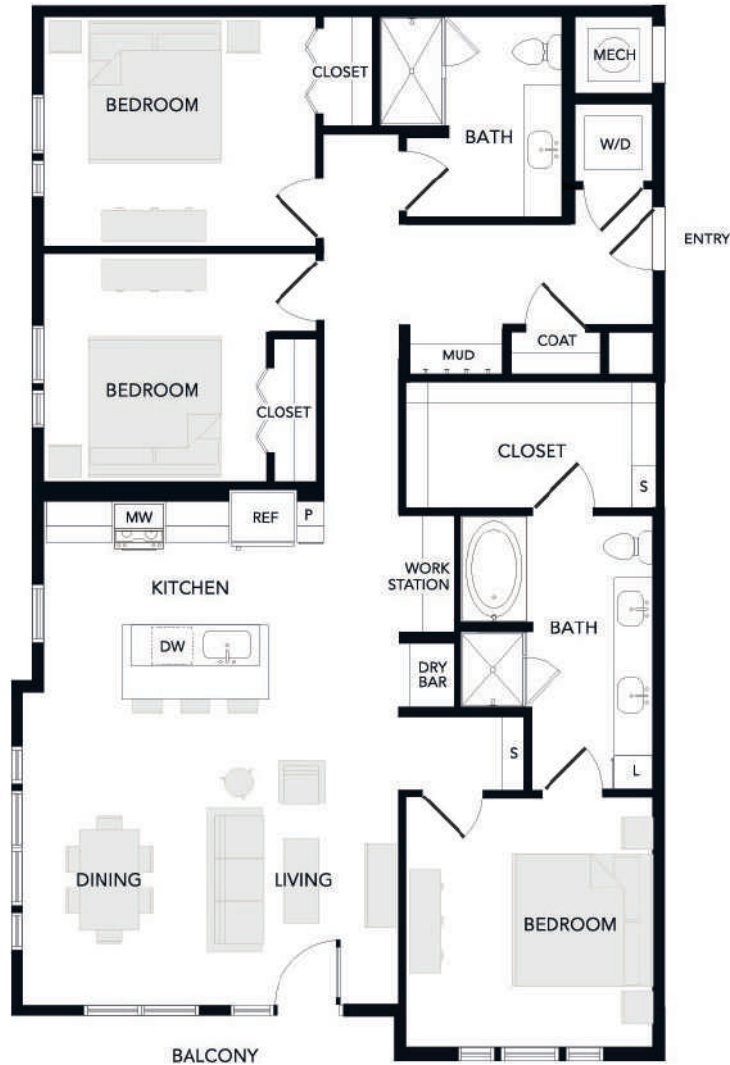

# C2

3 BED / 2 BATH

# 1487

SQ. FT.

The Annabel  
ASSEMBLY PARK

6248 Assembly Park Blvd. | Plano, TX 75074

[www.theannabelatassemblypark.com](http://www.theannabelatassemblypark.com)

Floor plans are artist's rendering. All dimensions are approximate. Actual product and specifications may vary in dimension or detail. Not all features are available in every apartment. Prices and availability are subject to change. Please see a representative for details.