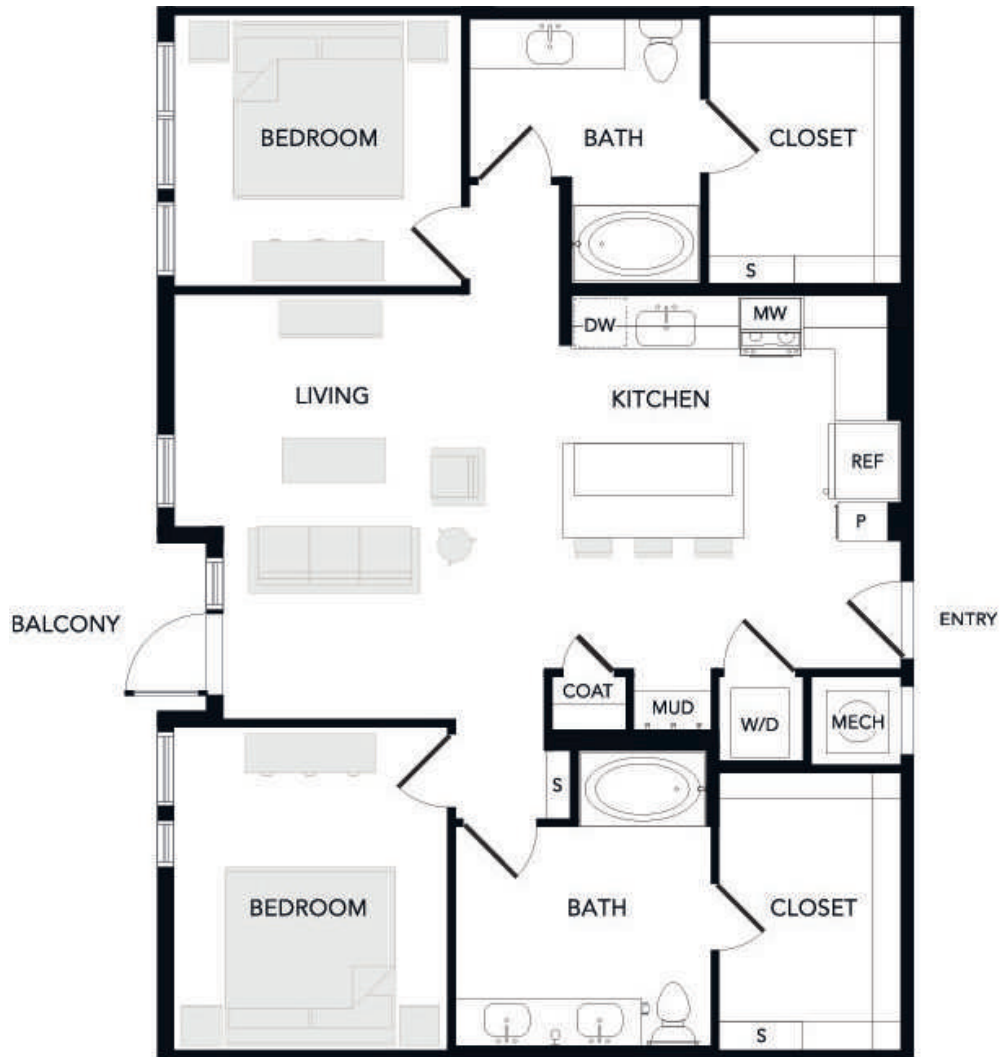

B5

2 BED / 2 BATH

1246

SQ. FT.

The Annabel
ASSEMBLY PARK

6248 Assembly Park Blvd. | Plano, TX 75074

www.theannabelatassemblypark.com

Floor plans are artist's rendering. All dimensions are approximate. Actual product and specifications may vary in dimension or detail. Not all features are available in every apartment. Prices and availability are subject to change. Please see a representative for details.