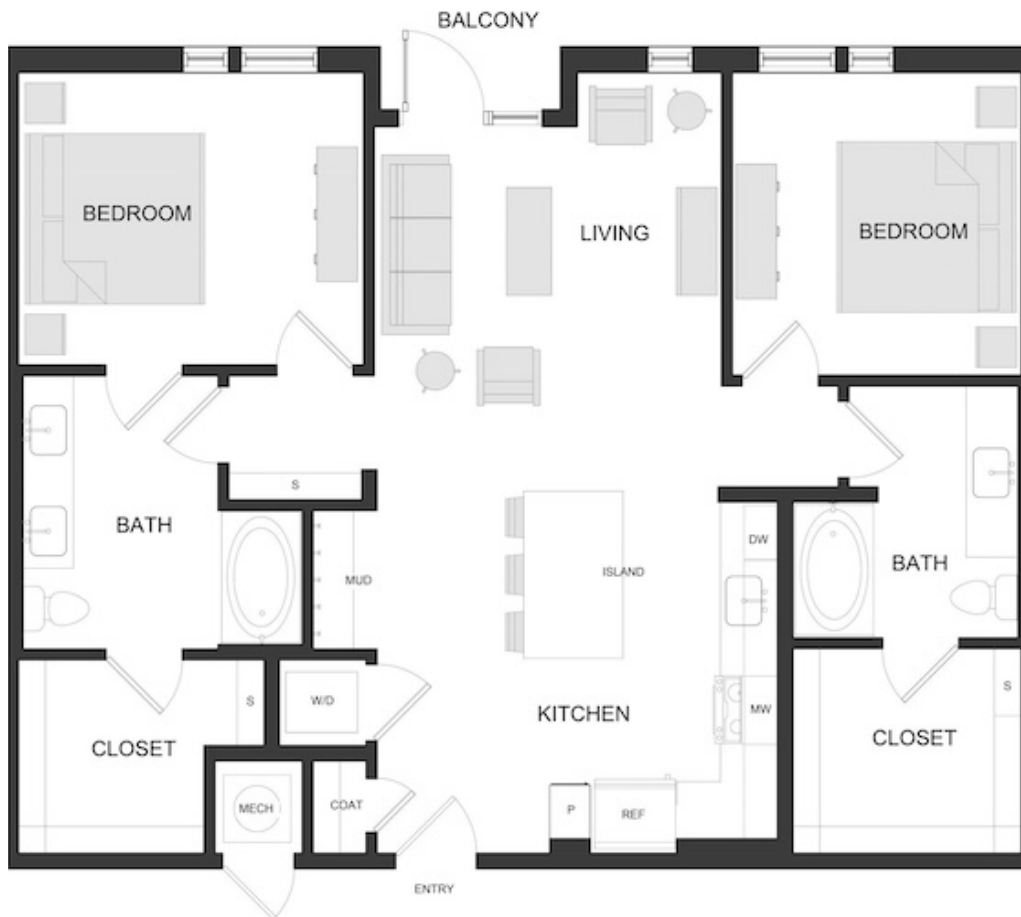

B4.1

2 BED / 2 BATH

1126

SQ. FT.

The Annabel
ASSEMBLY PARK

6248 Assembly Park Blvd. | Plano, TX 75074

www.theannabelatassemblypark.com

Floor plans are artist's rendering. All dimensions are approximate. Actual product and specifications may vary in dimension or detail. Not all features are available in every apartment. Prices and availability are subject to change. Please see a representative for details.