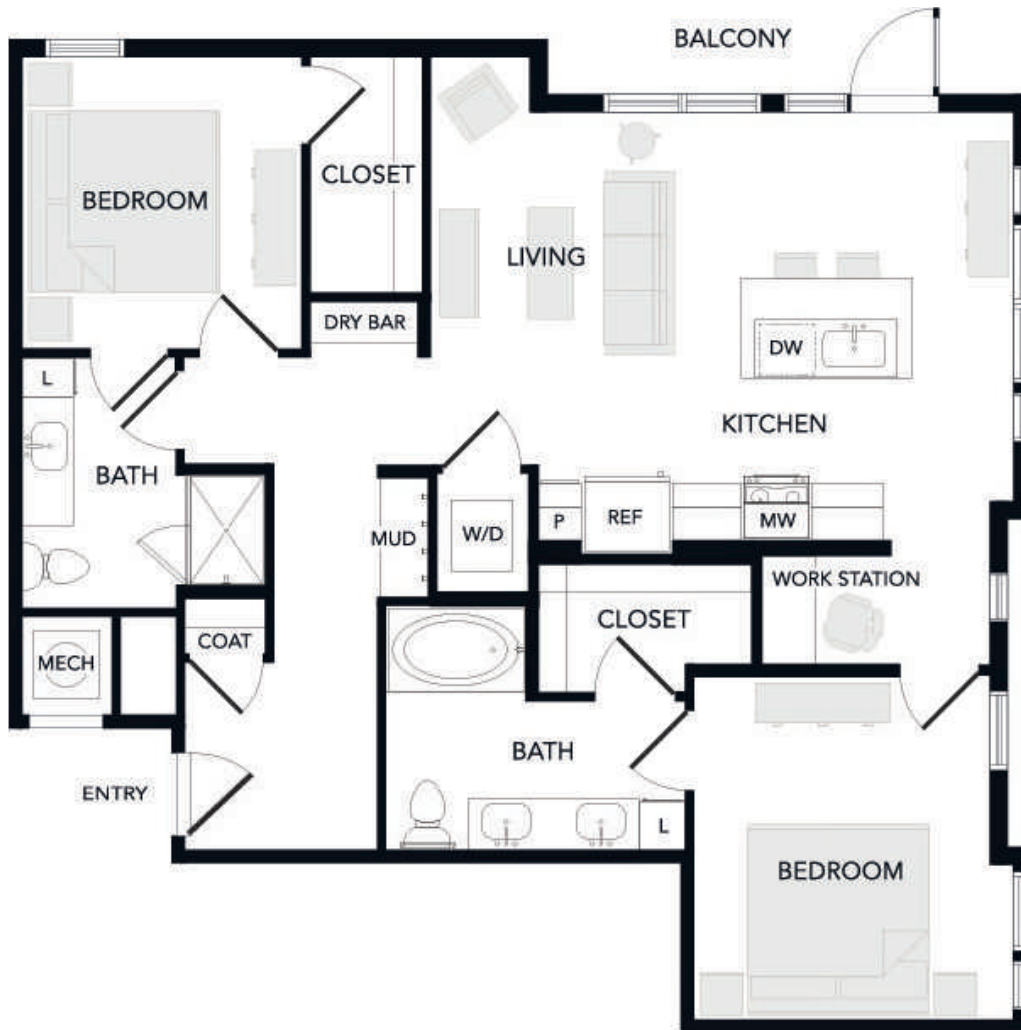

B3

2 BED / 2 BATH

1116

SQ. FT.

The Annabel
ASSEMBLY PARK

6248 Assembly Park Blvd. | Plano, TX 75074

www.theannabelatassemblypark.com

Floor plans are artist's rendering. All dimensions are approximate. Actual product and specifications may vary in dimension or detail. Not all features are available in every apartment. Prices and availability are subject to change. Please see a representative for details.