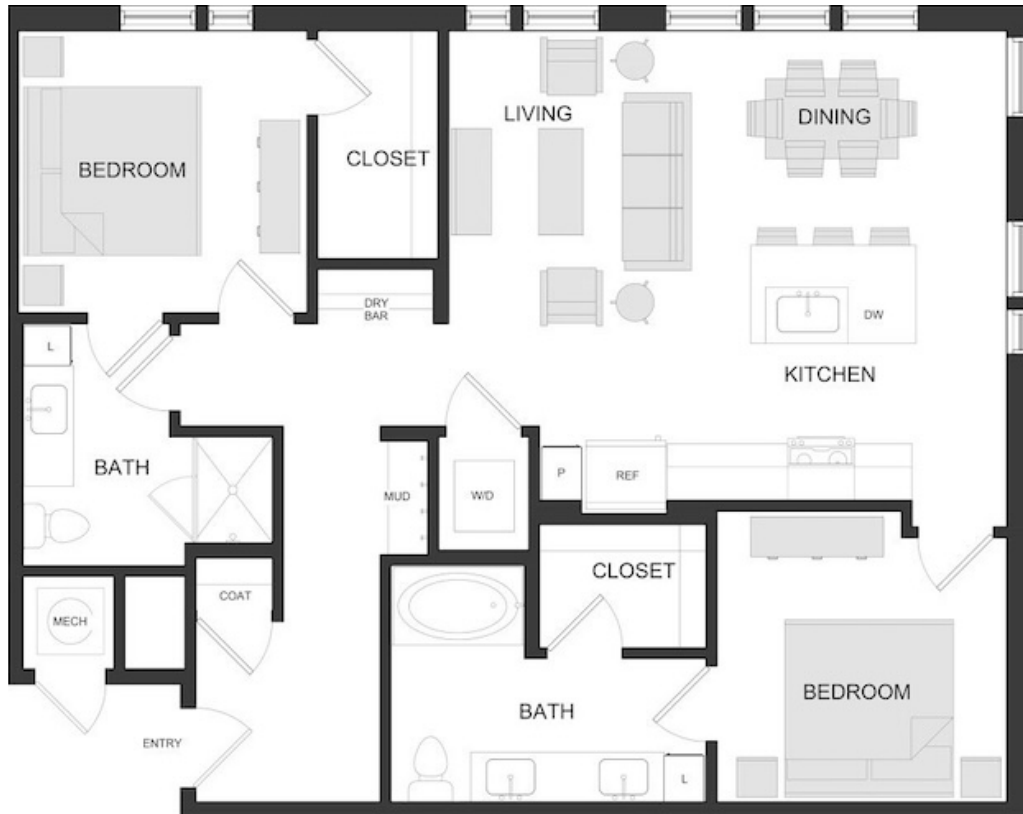

B3.7

2 BED / 2 BATH

1208

SQ. FT.

The Annabel
ASSEMBLY PARK

6248 Assembly Park Blvd. | Plano, TX 75074

www.theannabelatassemblypark.com

Floor plans are artist's rendering. All dimensions are approximate. Actual product and specifications may vary in dimension or detail. Not all features are available in every apartment. Prices and availability are subject to change. Please see a representative for details.