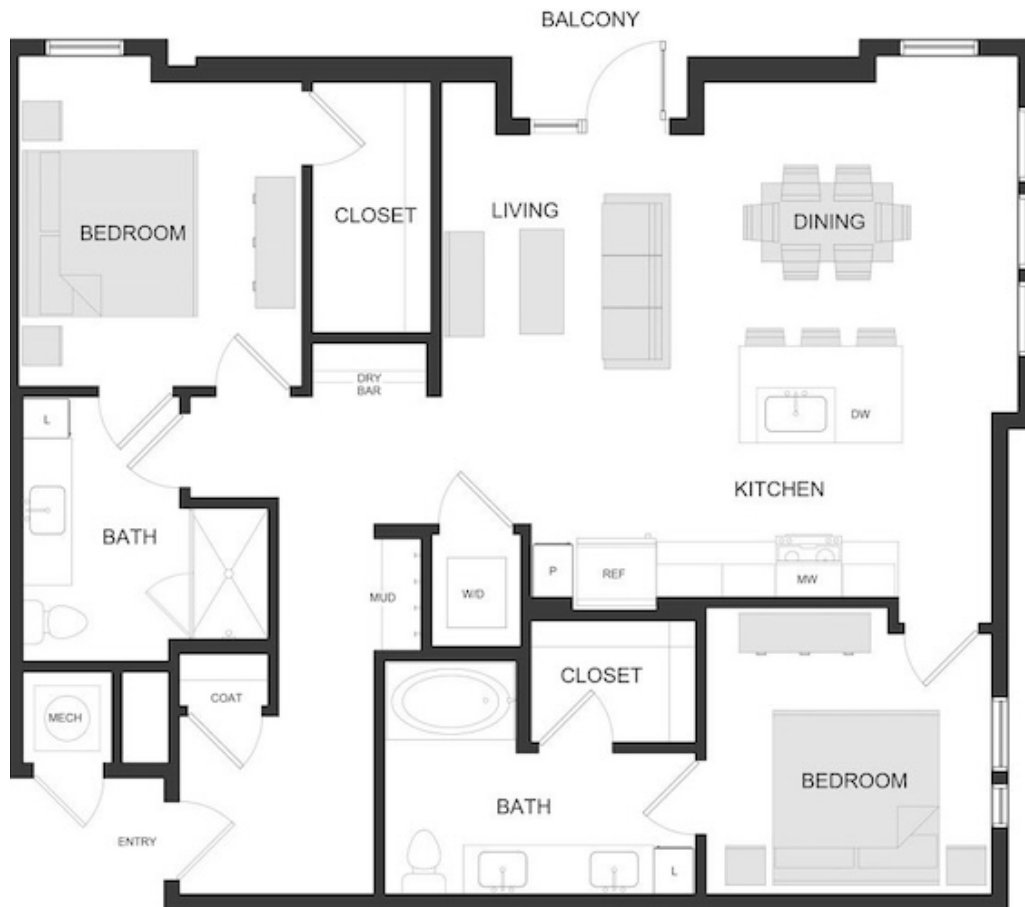

B3.6

2 BED / 2 BATH

1198

SQ. FT.

The Annabel
ASSEMBLY PARK

6248 Assembly Park Blvd. | Plano, TX 75074

www.theannabelatassemblypark.com

Floor plans are artist's rendering. All dimensions are approximate. Actual product and specifications may vary in dimension or detail. Not all features are available in every apartment. Prices and availability are subject to change. Please see a representative for details.