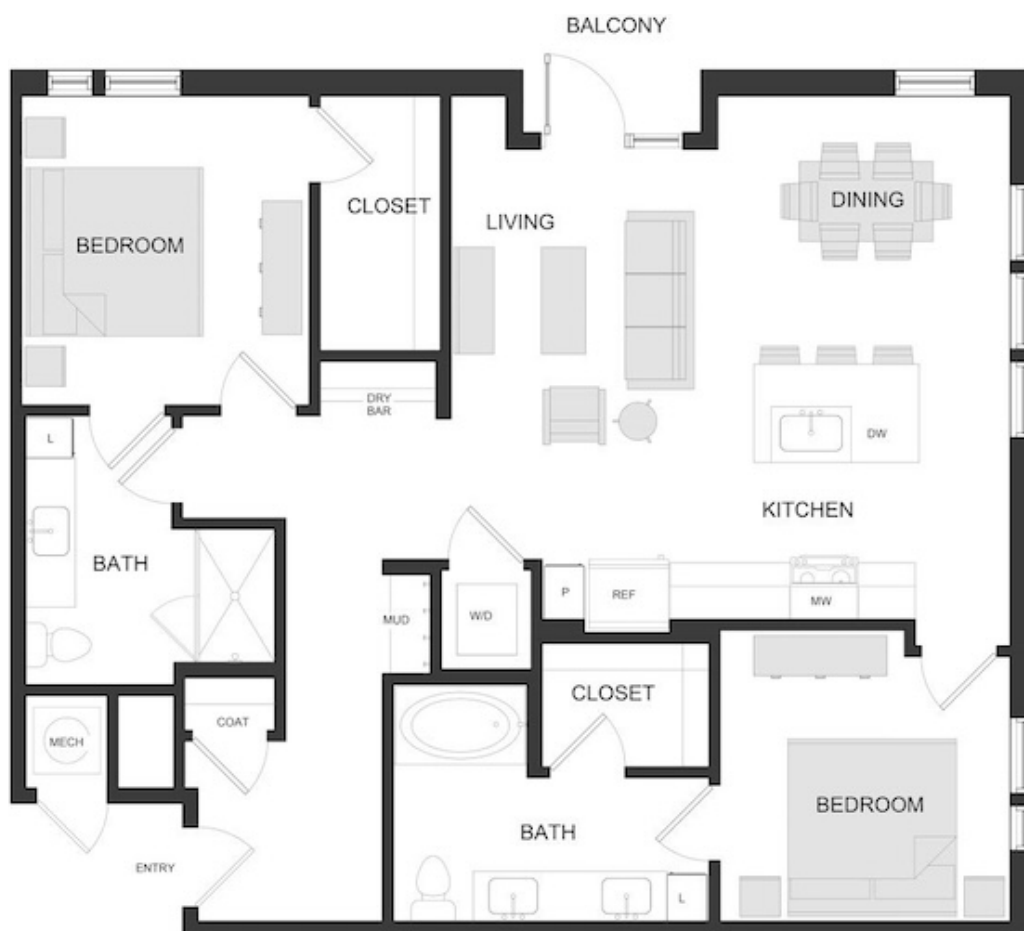

B3.5

2 BED / 2 BATH

1169

SQ. FT.

The Annabel
ASSEMBLY PARK

6248 Assembly Park Blvd. | Plano, TX 75074

www.theannabelatassemblypark.com

Floor plans are artist's rendering. All dimensions are approximate. Actual product and specifications may vary in dimension or detail. Not all features are available in every apartment. Prices and availability are subject to change. Please see a representative for details.