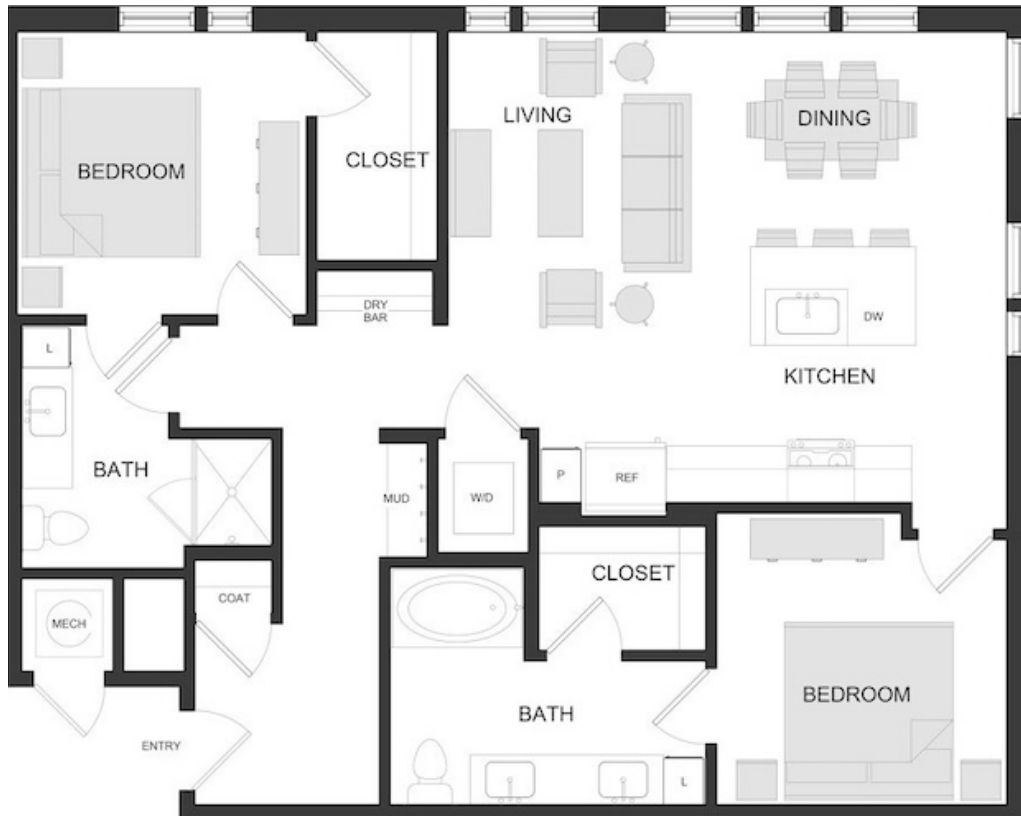

B3.4

2 BED / 2 BATH

1134

SQ. FT.

The Annabel
ASSEMBLY PARK

6248 Assembly Park Blvd. | Plano, TX 75074

www.theannabelatassemblypark.com

Floor plans are artist's rendering. All dimensions are approximate. Actual product and specifications may vary in dimension or detail. Not all features are available in every apartment. Prices and availability are subject to change. Please see a representative for details.