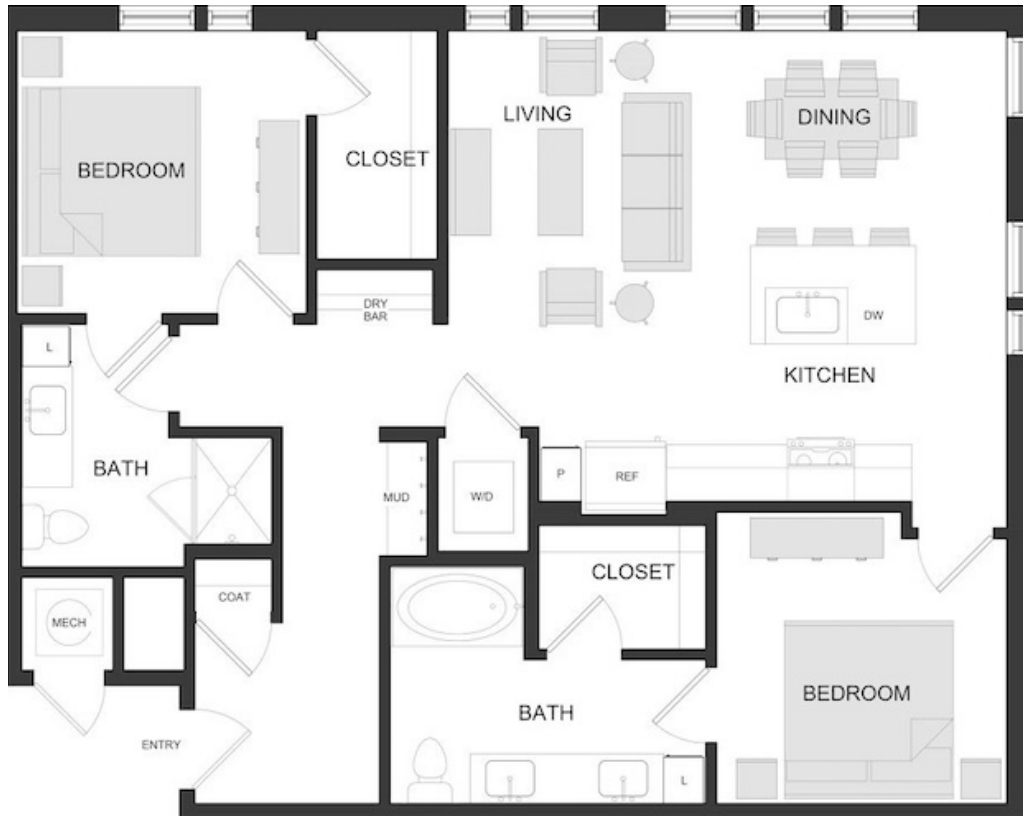

B3.3

2 BED / 2 BATH

1129

SQ. FT.

The Annabel
ASSEMBLY PARK

6248 Assembly Park Blvd. | Plano, TX 75074

www.theannabelatassemblypark.com

Floor plans are artist's rendering. All dimensions are approximate. Actual product and specifications may vary in dimension or detail. Not all features are available in every apartment. Prices and availability are subject to change. Please see a representative for details.