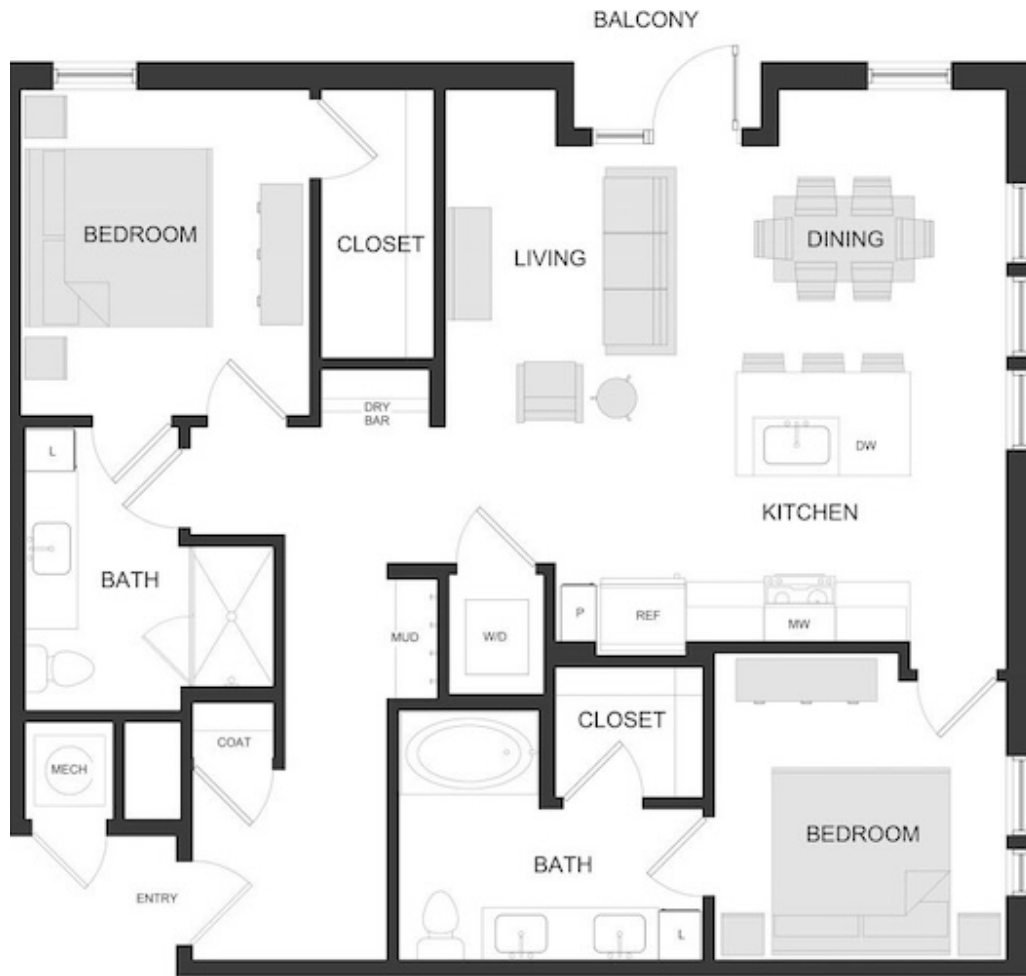

B3.2

2 BED / 2 BATH

1108

SQ. FT.

The Annabel
ASSEMBLY PARK

6248 Assembly Park Blvd. | Plano, TX 75074

www.theannabelatassemblypark.com

Floor plans are artist's rendering. All dimensions are approximate. Actual product and specifications may vary in dimension or detail. Not all features are available in every apartment. Prices and availability are subject to change. Please see a representative for details.