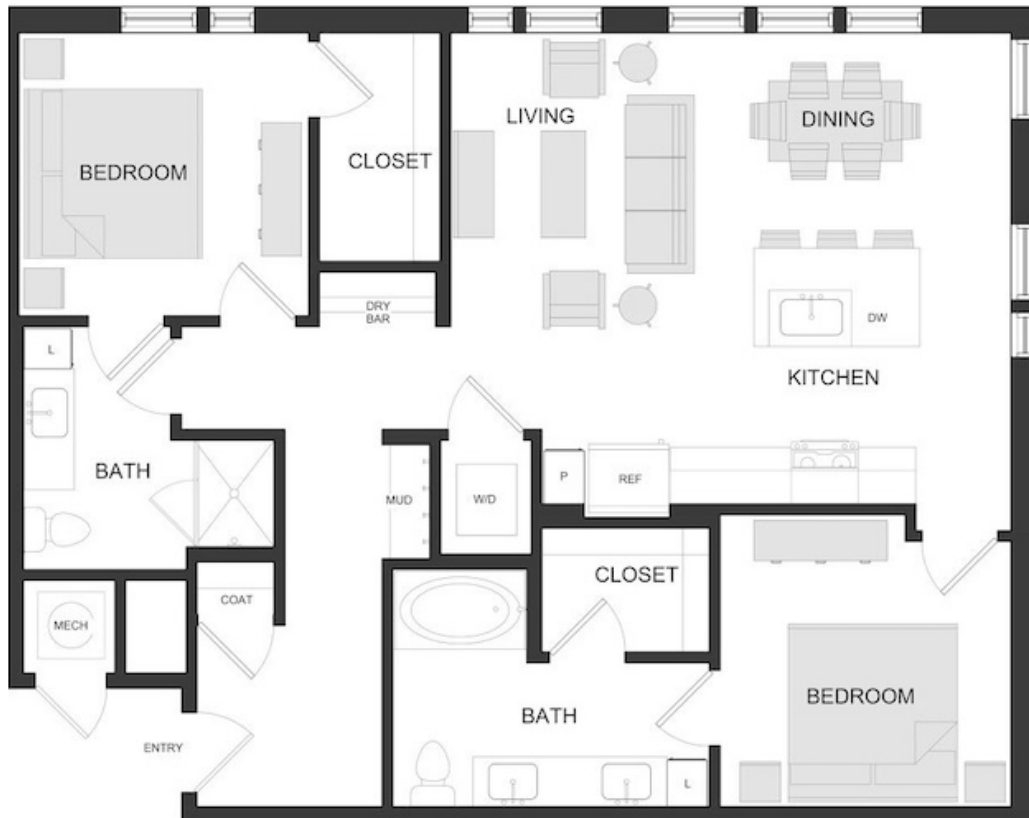

B3.1

2 BED / 2 BATH

1109

SQ. FT.

The Annabel
ASSEMBLY PARK

6248 Assembly Park Blvd. | Plano, TX 75074

www.theannabelatassemblypark.com

Floor plans are artist's rendering. All dimensions are approximate. Actual product and specifications may vary in dimension or detail. Not all features are available in every apartment. Prices and availability are subject to change. Please see a representative for details.