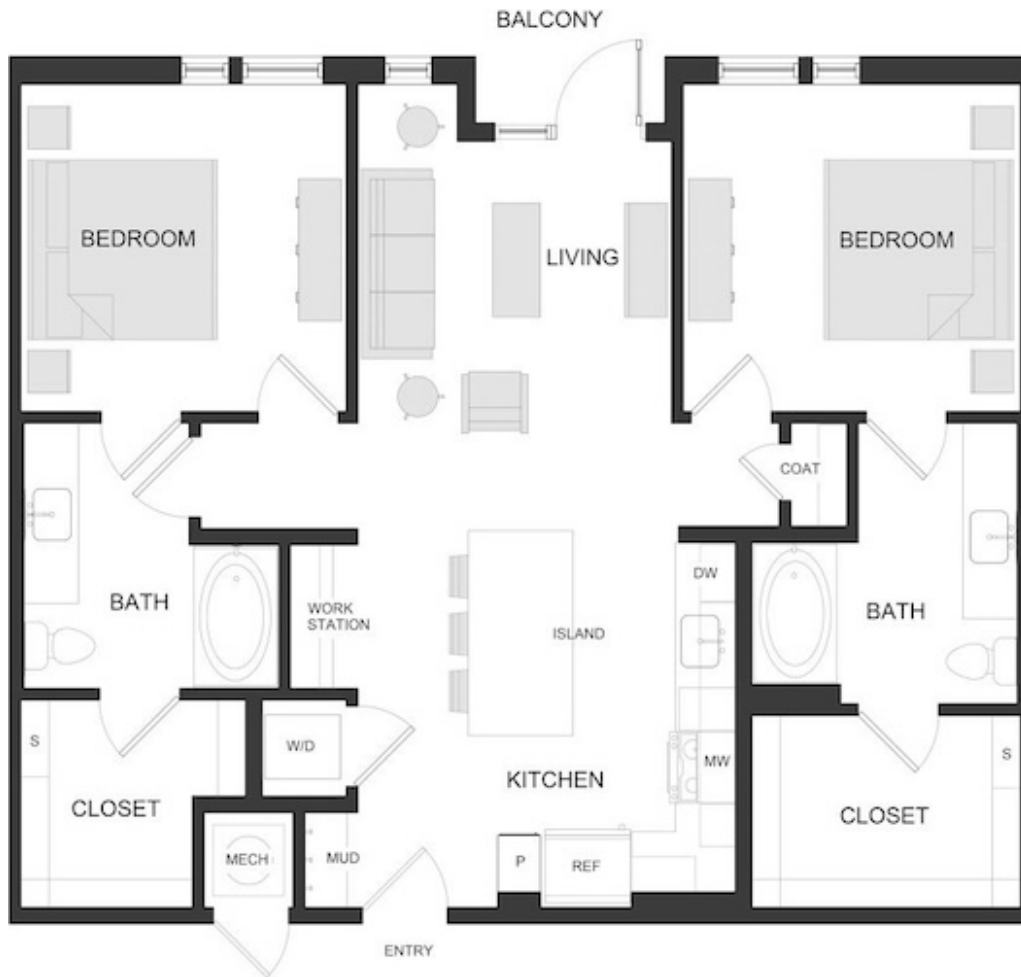

B1.1

2 BED / 2 BATH

1066

SQ. FT.

The Annabel
ASSEMBLY PARK

6248 Assembly Park Blvd. | Plano, TX 75074

www.theannabelatassemblypark.com

Floor plans are artist's rendering. All dimensions are approximate. Actual product and specifications may vary in dimension or detail. Not all features are available in every apartment. Prices and availability are subject to change. Please see a representative for details.