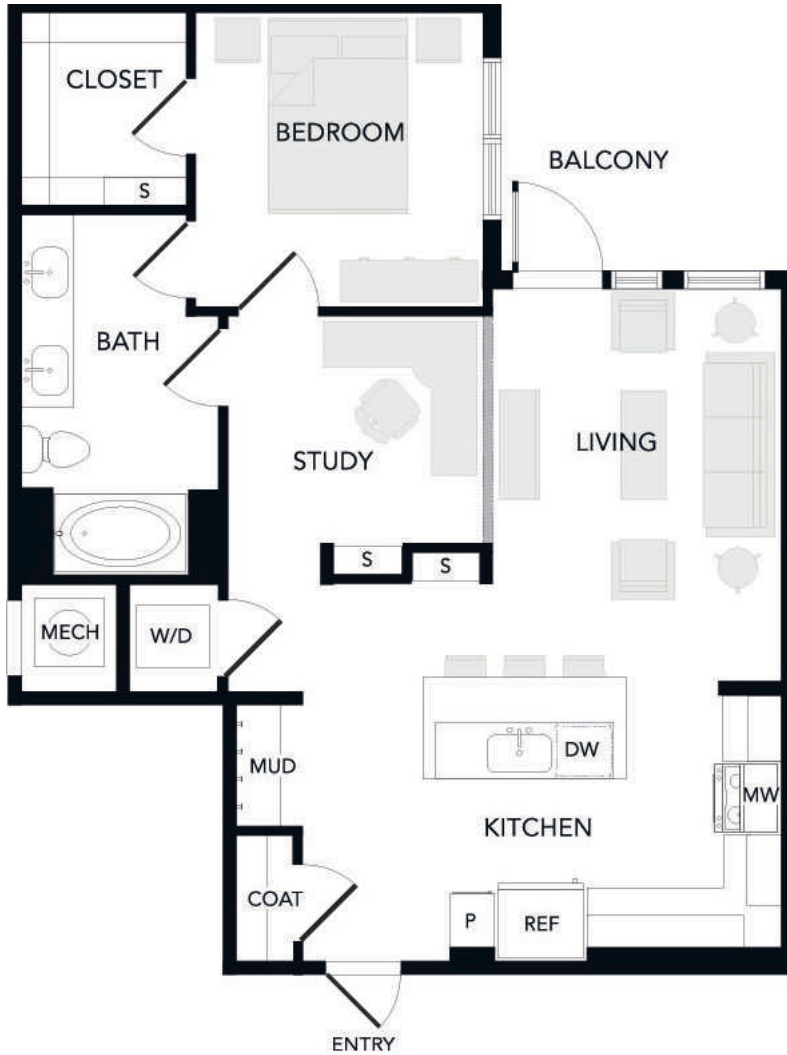

# A7

1 BED / 1 BATH

# 857

SQ. FT.

The Annabel  
ASSEMBLY PARK

6248 Assembly Park Blvd. | Plano, TX 75074

[www.theannabelatassemblypark.com](http://www.theannabelatassemblypark.com)

Floor plans are artist's rendering. All dimensions are approximate. Actual product and specifications may vary in dimension or detail. Not all features are available in every apartment. Prices and availability are subject to change. Please see a representative for details.