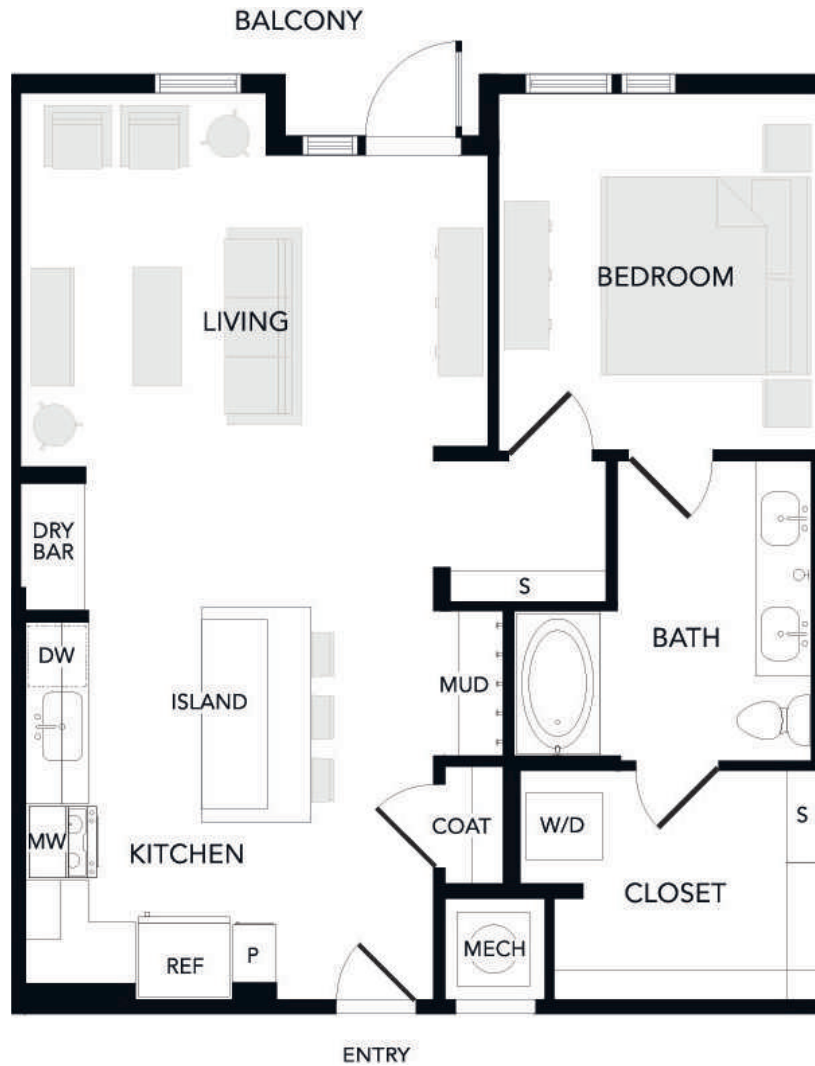

A5.3

1 BED / 1 BATH

882

SQ. FT.

The Annabel
ASSEMBLY PARK

6248 Assembly Park Blvd. | Plano, TX 75074

www.theannabelatassemblypark.com

Floor plans are artist's rendering. All dimensions are approximate. Actual product and specifications may vary in dimension or detail. Not all features are available in every apartment. Prices and availability are subject to change. Please see a representative for details.