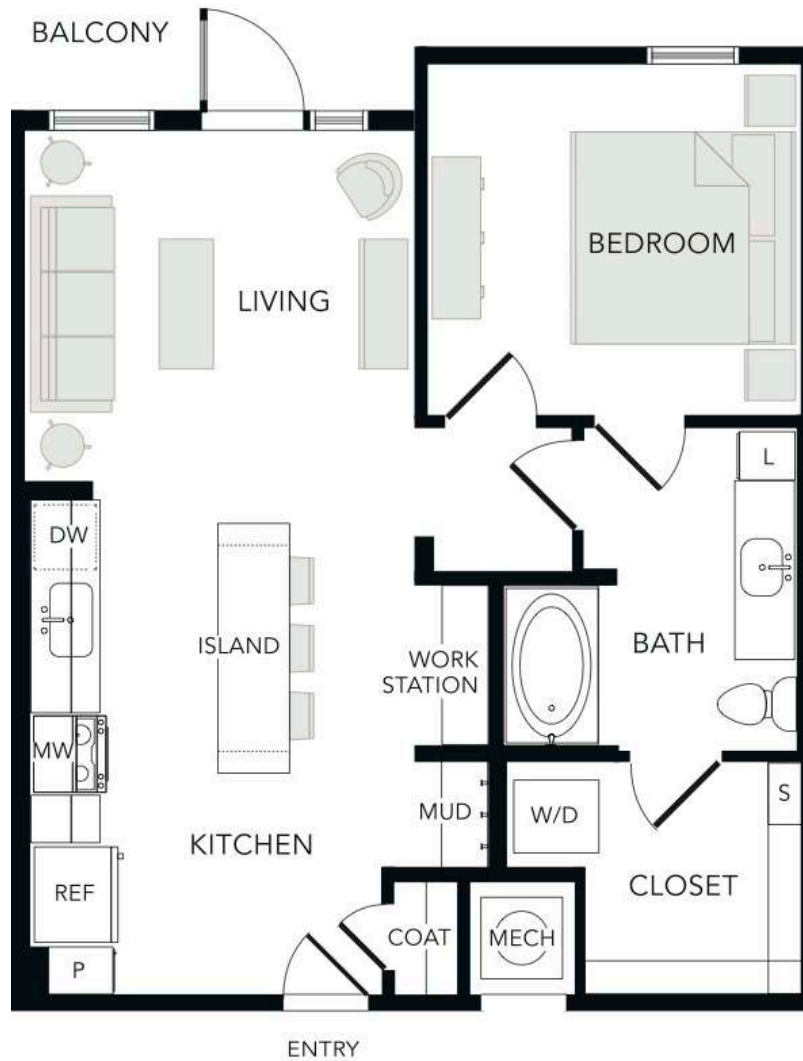

# A3

1 BED / 1 BATH

# 725

SQ. FT.

**The Annabel**  
ASSEMBLY PARK

6248 Assembly Park Blvd. | Plano, TX 75074

[www.theannabelatassemblypark.com](http://www.theannabelatassemblypark.com)

Floor plans are artist's rendering. All dimensions are approximate. Actual product and specifications may vary in dimension or detail. Not all features are available in every apartment. Prices and availability are subject to change. Please see a representative for details.