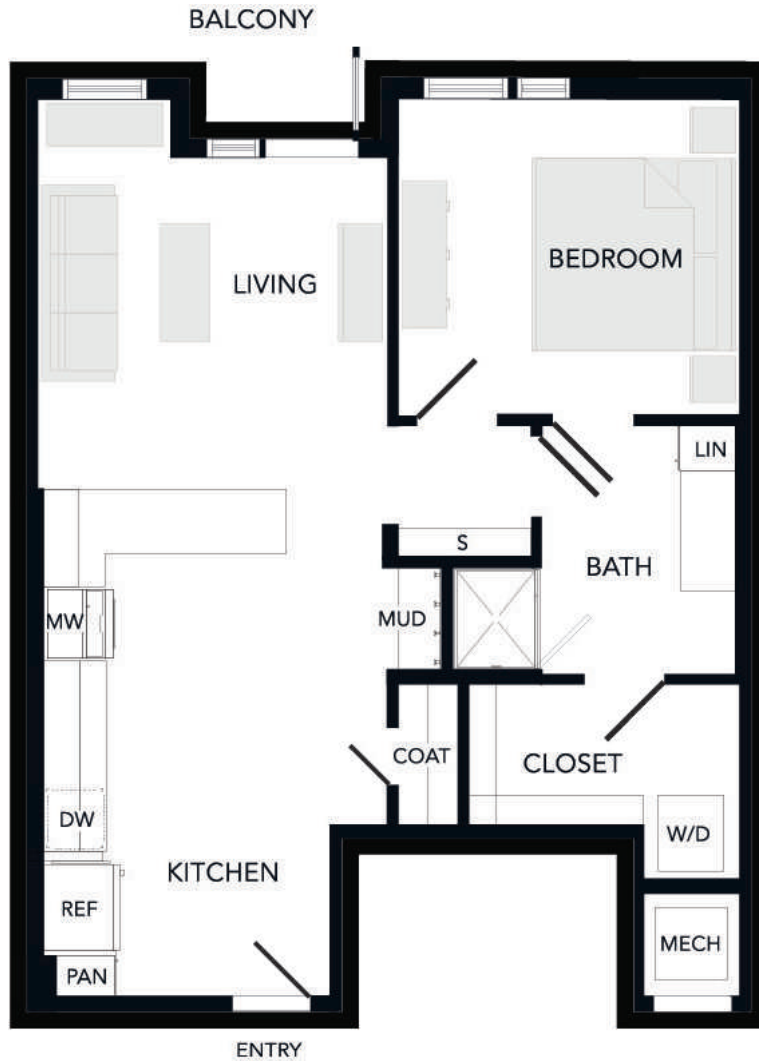

A3.6

1 BED / 1 BATH

786

SQ. FT.

The Annabel
ASSEMBLY PARK

6248 Assembly Park Blvd. | Plano, TX 75074

www.theannabelatassemblypark.com

Floor plans are artist's rendering. All dimensions are approximate. Actual product and specifications may vary in dimension or detail. Not all features are available in every apartment. Prices and availability are subject to change. Please see a representative for details.