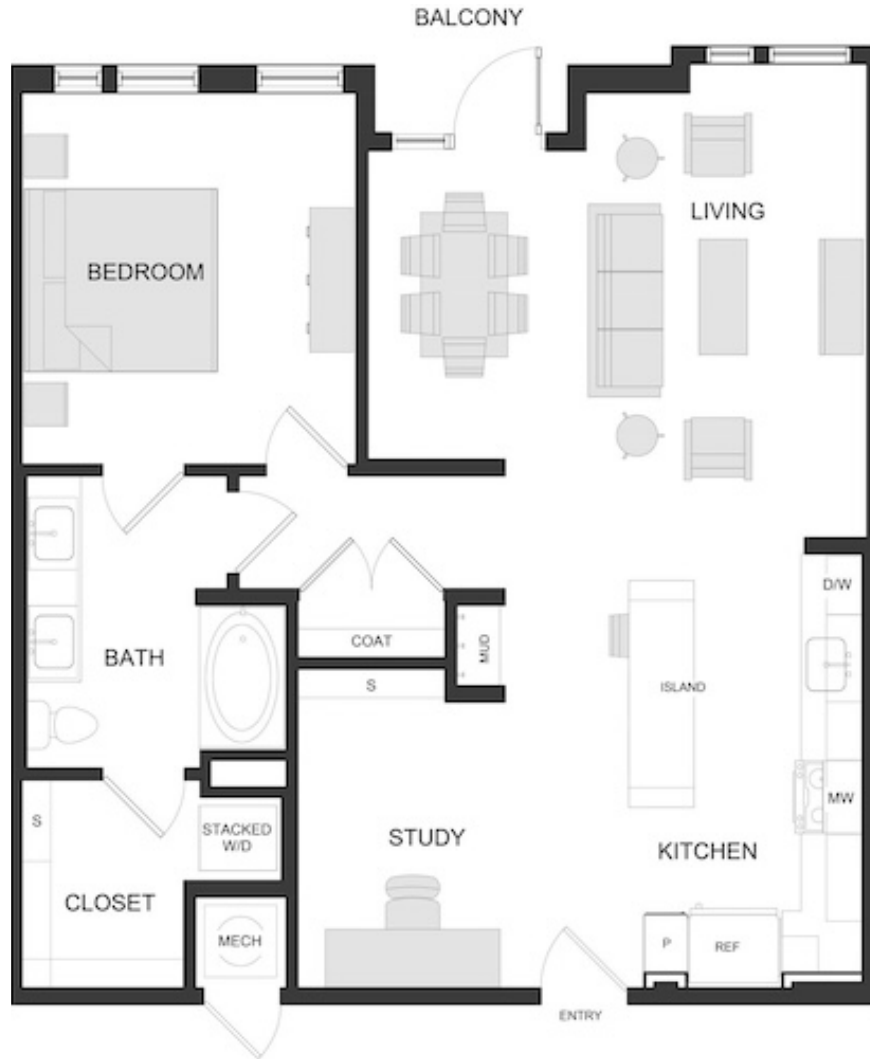

A10-A

1 BED / 1 BATH

946

SQ. FT.

The Annabel
ASSEMBLY PARK

6248 Assembly Park Blvd. | Plano, TX 75074

www.theannabelatassemblypark.com

Floor plans are artist's rendering. All dimensions are approximate. Actual product and specifications may vary in dimension or detail. Not all features are available in every apartment. Prices and availability are subject to change. Please see a representative for details.